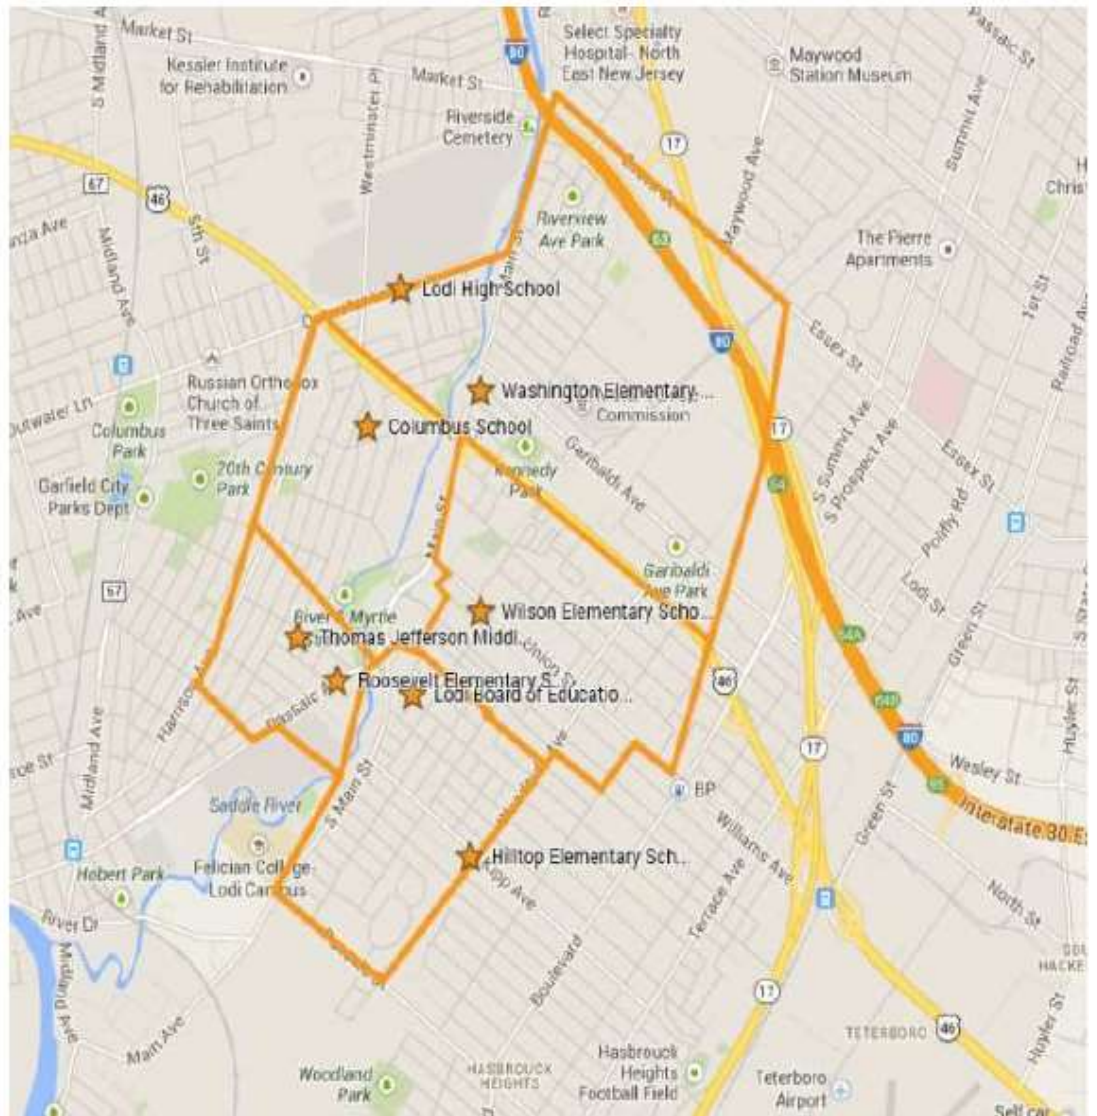

Green Ct.	Wilson
Greenlawn Dr.	Washington
Gregg St.	Washington
Grove St. (56 and Above)	Hilltop
Grove St. (55 and Below)	Wilson
Gunther Ave	Washington
Hamilton Ave (65 and Above)	Washington
Hamilton Ave (64 and Below)	Columbus
Hancock Ave	Washington
Hansen St.	Washington
Harrison Ave (Above 292)	Columbus
Harrison Ave (292 and Down)	Roosevelt
Henry St.	Hilltop
Hillcrest Ave	Hilltop
Hillside Pl.	Columbus
Hoehn Pl.	Wilson
Home Pl.	Roosevelt
Hope St.	Wilson
Howard St.	Washington
Hughes St.	Columbus
Hunter St.	Hilltop
Industrial Rd.	Washington
Jackson Pl.	Hilltop
James Ct	Washington
James Pl.	Wilson
James St.	Wilson
Jefferson Ave	Hilltop
John St.	Wilson
Kaplan Ave	Washington
Keasler Ave (61 and Above)	Washington
Keasler Ave (55 and Below)	Columbus
Kennedy Dr.	Washington