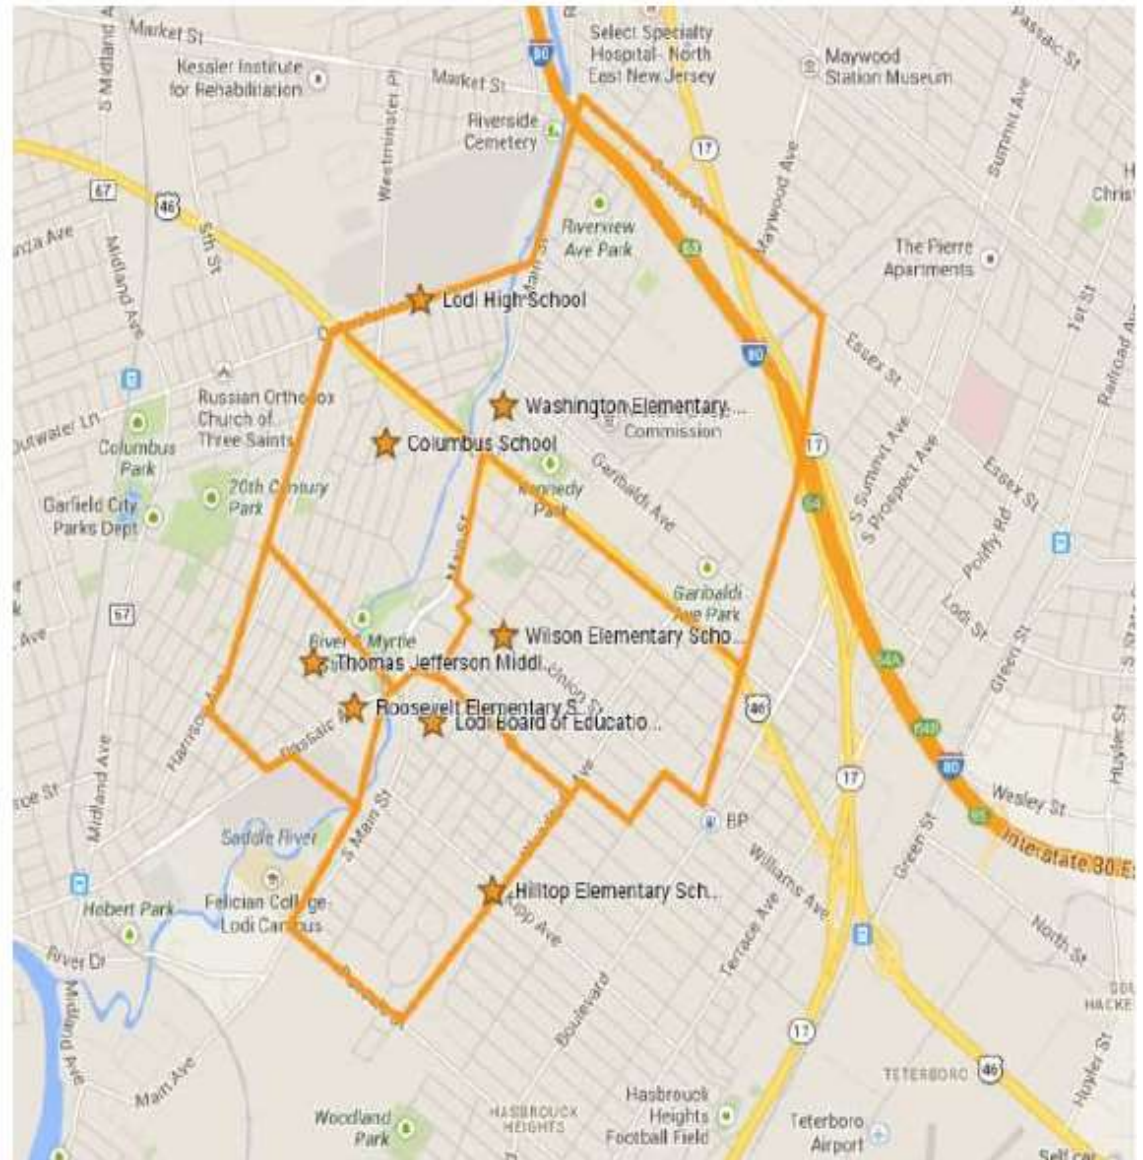

Robinson Rd.	Washington
Roosevelt Ave	Hilltop
Roselle Ave	Washington
Savoie St. (#'s 7-14)	Washington
Savoie St. (15 and Above)	Wilson
Shady Ln.	Washington
Sheridan St.	Hilltop
Sherman Ave	Columbus
Short St.	Washington
Sidney St.	Washington
South Pl.	Wilson
Spring St.	Wilson
Spruce St.	Columbus
St. Joseph's Blvd.	Wilson
Staal Ln.	Hilltop
Stoke St.	Wilson
Summer St.	Hilltop
Terhune Ave	Hilltop
Terrace Ave	Hilltop
Trudy Dr.	Washington
Union St.	Wilson
Victor St.	Washington
Vreeland St.	Washington
Walnut Pl.	Roosevelt
Warren St.	Columbus
Washington St.	Wilson
Westervelt Pl. (149-Down)	Roosevelt
Westervelt Pl. (Above 149)	Columbus
Westminster Pl. (233 and Below)	Roosevelt
Westminster Pl. (Above 233)	Columbus
White Oak Dr.	Washington
Willard St.	Columbus