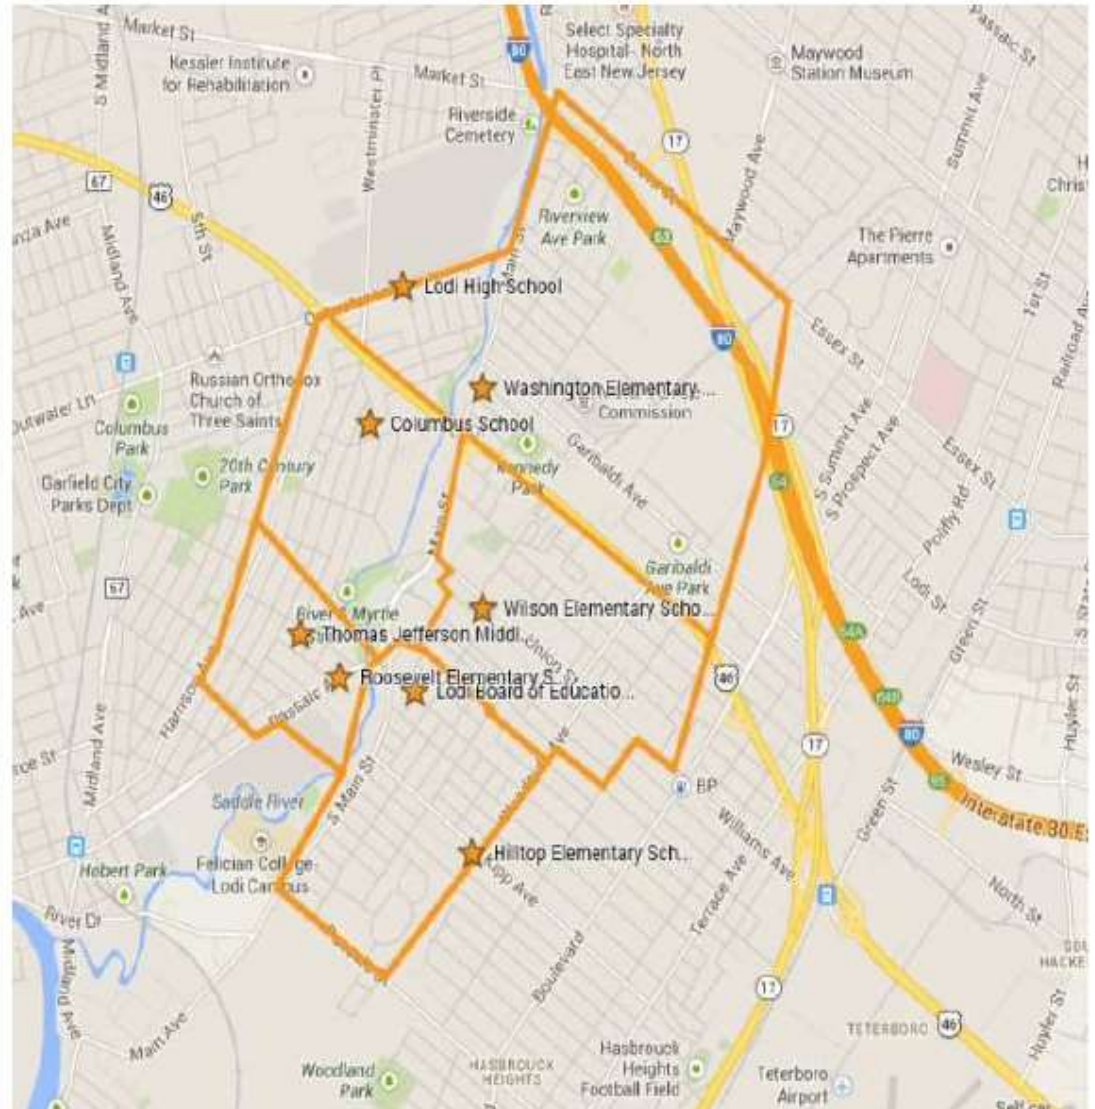

Street	Elementary School K-5
Adam Pl.	Hilltop
Aida Ct.	Washington
Albert St.	Wilson
Annette Ter.	Washington
Arlene Gr.	Washington
Arnot St.	Columbus
Autumn St.	Hilltop
Avenue A	Washington
Avenue B	Washington
Avenue C	Washington
Avenue D	Washington
Avenue E	Washington
Avenue F	Washington
Barbara Ct.	Wilson
Bel Vista Ct.	Columbus
Bell Ave	Wilson
Bernice Pl.	Roosevelt
Blueridge Rd.	Washington
Borig Pl.	Columbus
Boyd St.	Wilson
Branca Ct.	Washington
Brook St.	Washington
Brookside Ave	Wilson
Bruce Ct.	Wilson
Bryant Pl.	Roosevelt
Burns Ave	Columbus
Calvin Ave	Washington
Central Ave	Hilltop
Charles Ct.	Washington
Charles St.	Roosevelt
Charlton Ave	Wilson

District Map

Chestnut St.	Hilltop
Christie St.	Wilson
Christopher Ct.	Washington
Christopher St.	Wilson
Church St.	Wilson
Clark Ct.	Washington
Clark St.	Wilson
Columbia Ave	Washington
Columbia Ln.	Washington
Contant Ave	Columbus
S. Corabelle Ave	Roosevelt
Corabelle Ave	Columbus
Davis Dr.	Wilson
Dell Glen Ave	Columbus
Division St.	Wilson
East Gate Ct.	Wilson
East Pl.	Wilson
Edward Ct	Washington
Elm St.	Wilson
Essex St.	Washington
Farnham Ave (Above 260)	Columbus
Farnham Ave (260 and Down)	Roosevelt
Ferndale Ct.	Washington
First St (All)	Roosevelt
Ford St.	Wilson
Franklin Ave	Columbus
Frederick St.	Roosevelt
Garden St.	Washington
Garfield Ave	Roosevelt
Garibaldi Ave	Washington
Graham Ln.	Columbus
Grant St.	Washington