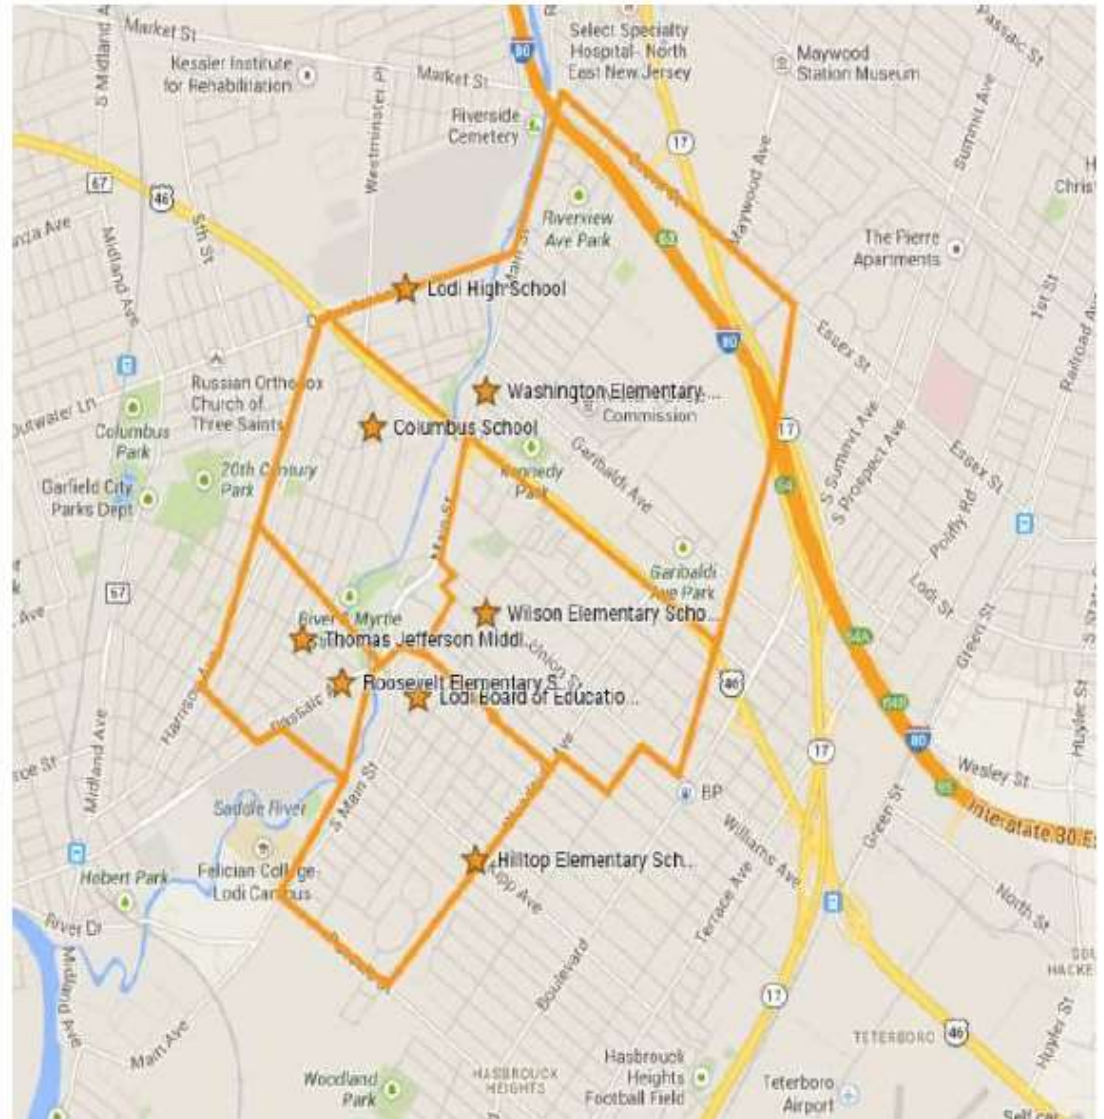

Kimmig Ave (107 and Above)	Washington
Kimmig Ave (102 and Below)	Columbus
Kipp Ave	Hilltop
Lafayette Pl.	Hilltop
Lawrence Ave	Wilson
Leo Pl.	Wilson
Liberty St.	Wilson
Lincoln Pl.	Hilltop
Linden St.	Washington
Logan Pl.	Hilltop
Long Valley Rd.	Washington
Lorelei Ter.	Washington
Louis St.	Wilson
Lucille Dr.	Washington
MacArthur Ave	Washington
Madison Ave	Hilltop
Main St. (North of Rt 46)	Washington
Main St. (184)	Wilson
S. Main St.	Hilltop
Marion Ave	Columbus
Marion Pepe Dr.	Hilltop
Marvin Ave	Washington
Mary St.	Hilltop
Massey St.	Wilson
McGuire Pl.	Columbus
McKinley Ave	Hilltop
Meta Ln.	Washington
Mill St.	Washington
Mitchell St.	Washington
Money St.	Wilson
Monroe St	Hilltop
Myrtle St.	Roosevelt