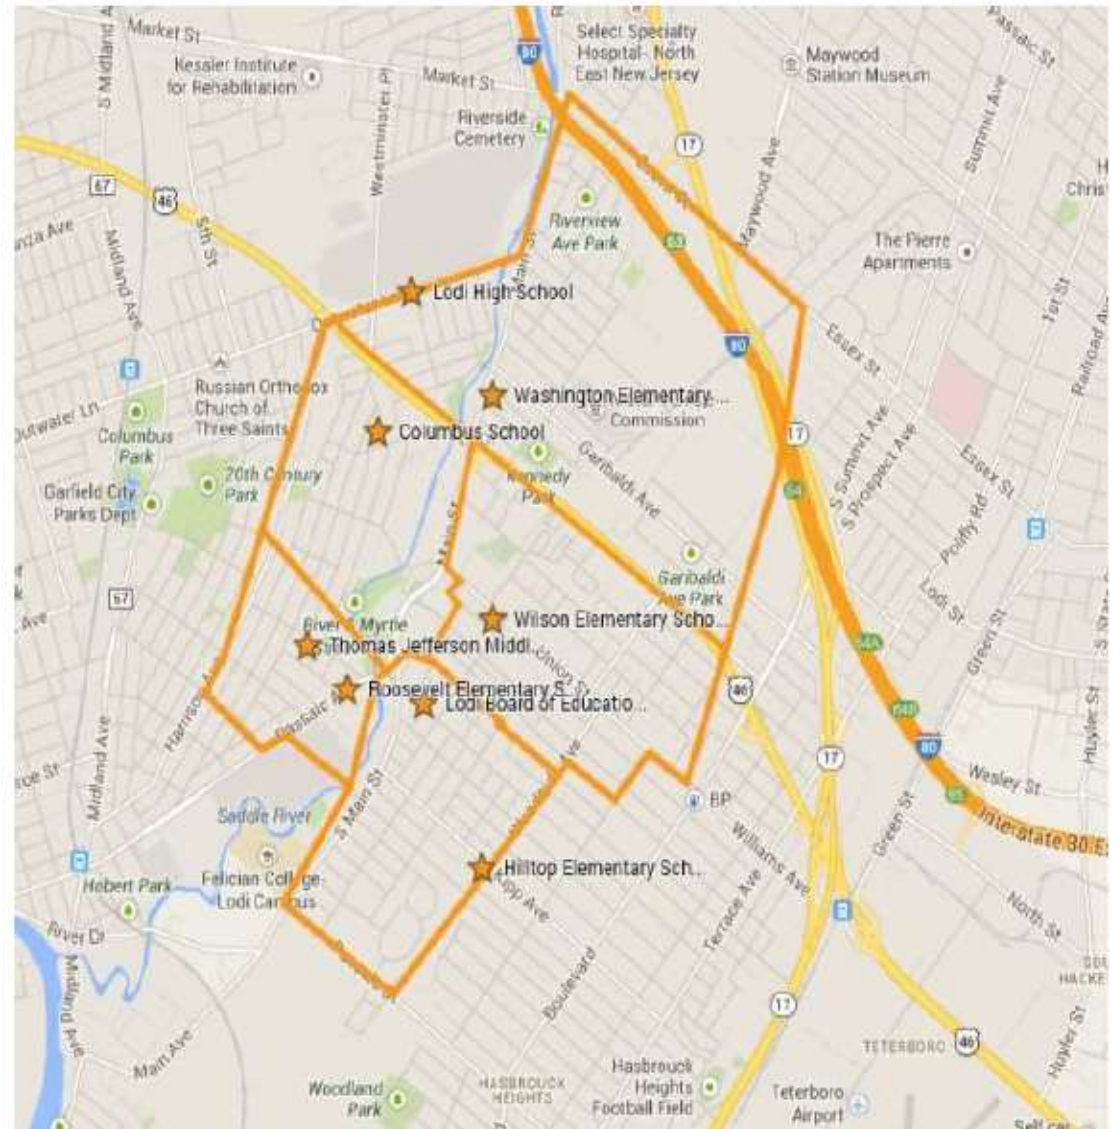

N. Woodside Ave	Wilson
NJ Highway 46 Eastbound	Wilson
NJ Highway 46 Westbound	Washington
Norwood Ave	Hilltop
Oak St.	Columbus
Oratio Pl.	Wilson
Orchard Ct.	Washington
Orchard St.	Hilltop
Ottowa Ave	Wilson
Outwater Ln.	Columbus
Park Ave	Roosevelt
Park Pl.	Columbus
Pasadena Ave	Wilson
Passaic St.	Roosevelt
Paterson Ave	Wilson
Patton St.	Hilltop
Pauline Ter.	Washington
Pearl Ct.	Washington
Pine St.	Wilson
Poplar St.	Columbus
Porter Ave	Washington
Prince St.	Wilson
Prospect St. (75 and Below)	Wilson
Prospect St. (76 and Above)	Hilltop
Putnam St.	Columbus
Ragonese St.	Wilson
Redstone Ln.	Washington
Rennie Pl.	Wilson
Richmond St.	Hilltop
River St.	Roosevelt
Riverview Ave	Washington
Robert Ct.	Wilson