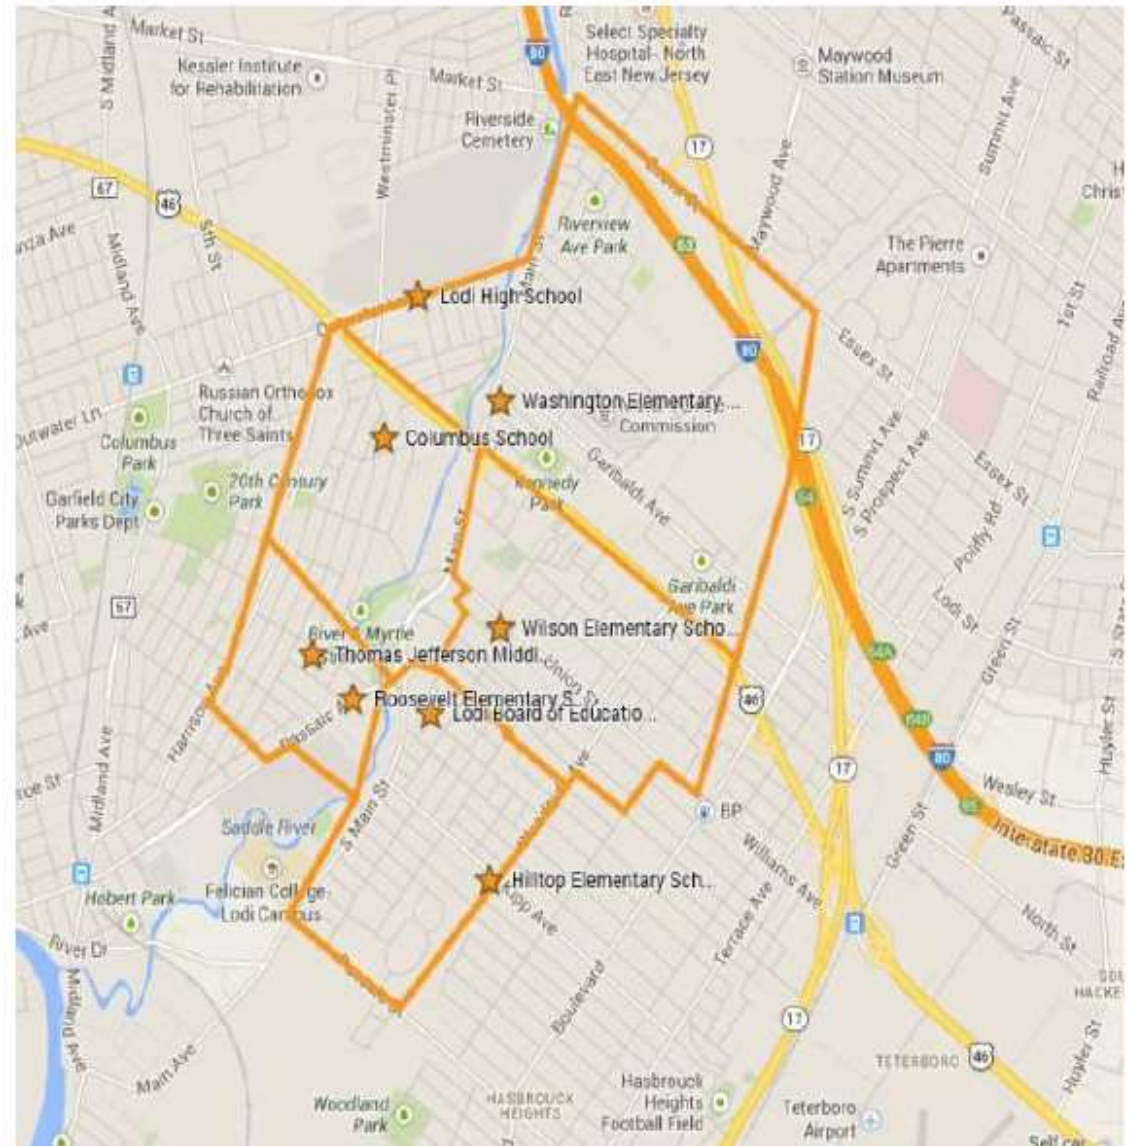

Street	Elementary School K-5
Adam Pl.	Hilltop
Aida Ct.	Washington
Albert St.	Wilson
Annette Ter.	Washington
Arlene Gr.	Washington
Arnot St.	Columbus
Autumn St.	Hilltop
Avenue A	Washington
Avenue B	Washington
Avenue C	Washington
Avenue D	Washington
Avenue E	Washington
Avenue F	Washington
Barbara Ct.	Wilson
Bel Vista Ct.	Columbus
Bell Ave	Wilson
Bernice Pl.	Roosevelt
Blueridge Rd.	Washington
Borig Pl.	Columbus
Boyd St.	Wilson
Branca Ct.	Washington
Brook St.	Washington
Brookside Ave	Wilson
Bruce Ct.	Wilson
Bryant Pl.	Roosevelt
Burns Ave	Columbus
Calvin Ave	Washington
Central Ave	Hilltop
Charles Ct.	Washington
Charles St.	Roosevelt
Charlton Ave	Wilson

District Map

Chestnut St.	Hilltop
Christie St.	Wilson
Christopher Ct.	Washington
Christopher St.	Wilson
Church St.	Wilson
Clark Ct.	Washington
Clark St.	Wilson
Columbia Ave	Washington
Columbia Ln.	Washington
Contant Ave	Columbus
S. Corabelle Ave	Roosevelt
Corabelle Ave	Columbus
Davis Dr.	Wilson
Dell Glen Ave	Columbus
Division St.	Wilson
East Gate Ct.	Wilson
East Pl.	Wilson
Edward Ct	Washington
Elm St.	Wilson
Essex St.	Washington
Farnham Ave (Above 260)	Columbus
Farnham Ave (260 and Down)	Roosevelt
Ferndale Ct.	Washington
First St (All)	Roosevelt
Ford St.	Wilson
Franklin Ave	Columbus
Frederick St.	Roosevelt
Garden St.	Washington
Garfield Ave	Roosevelt
Garibaldi Ave	Washington
Graham Ln.	Columbus
Grant St.	Washington